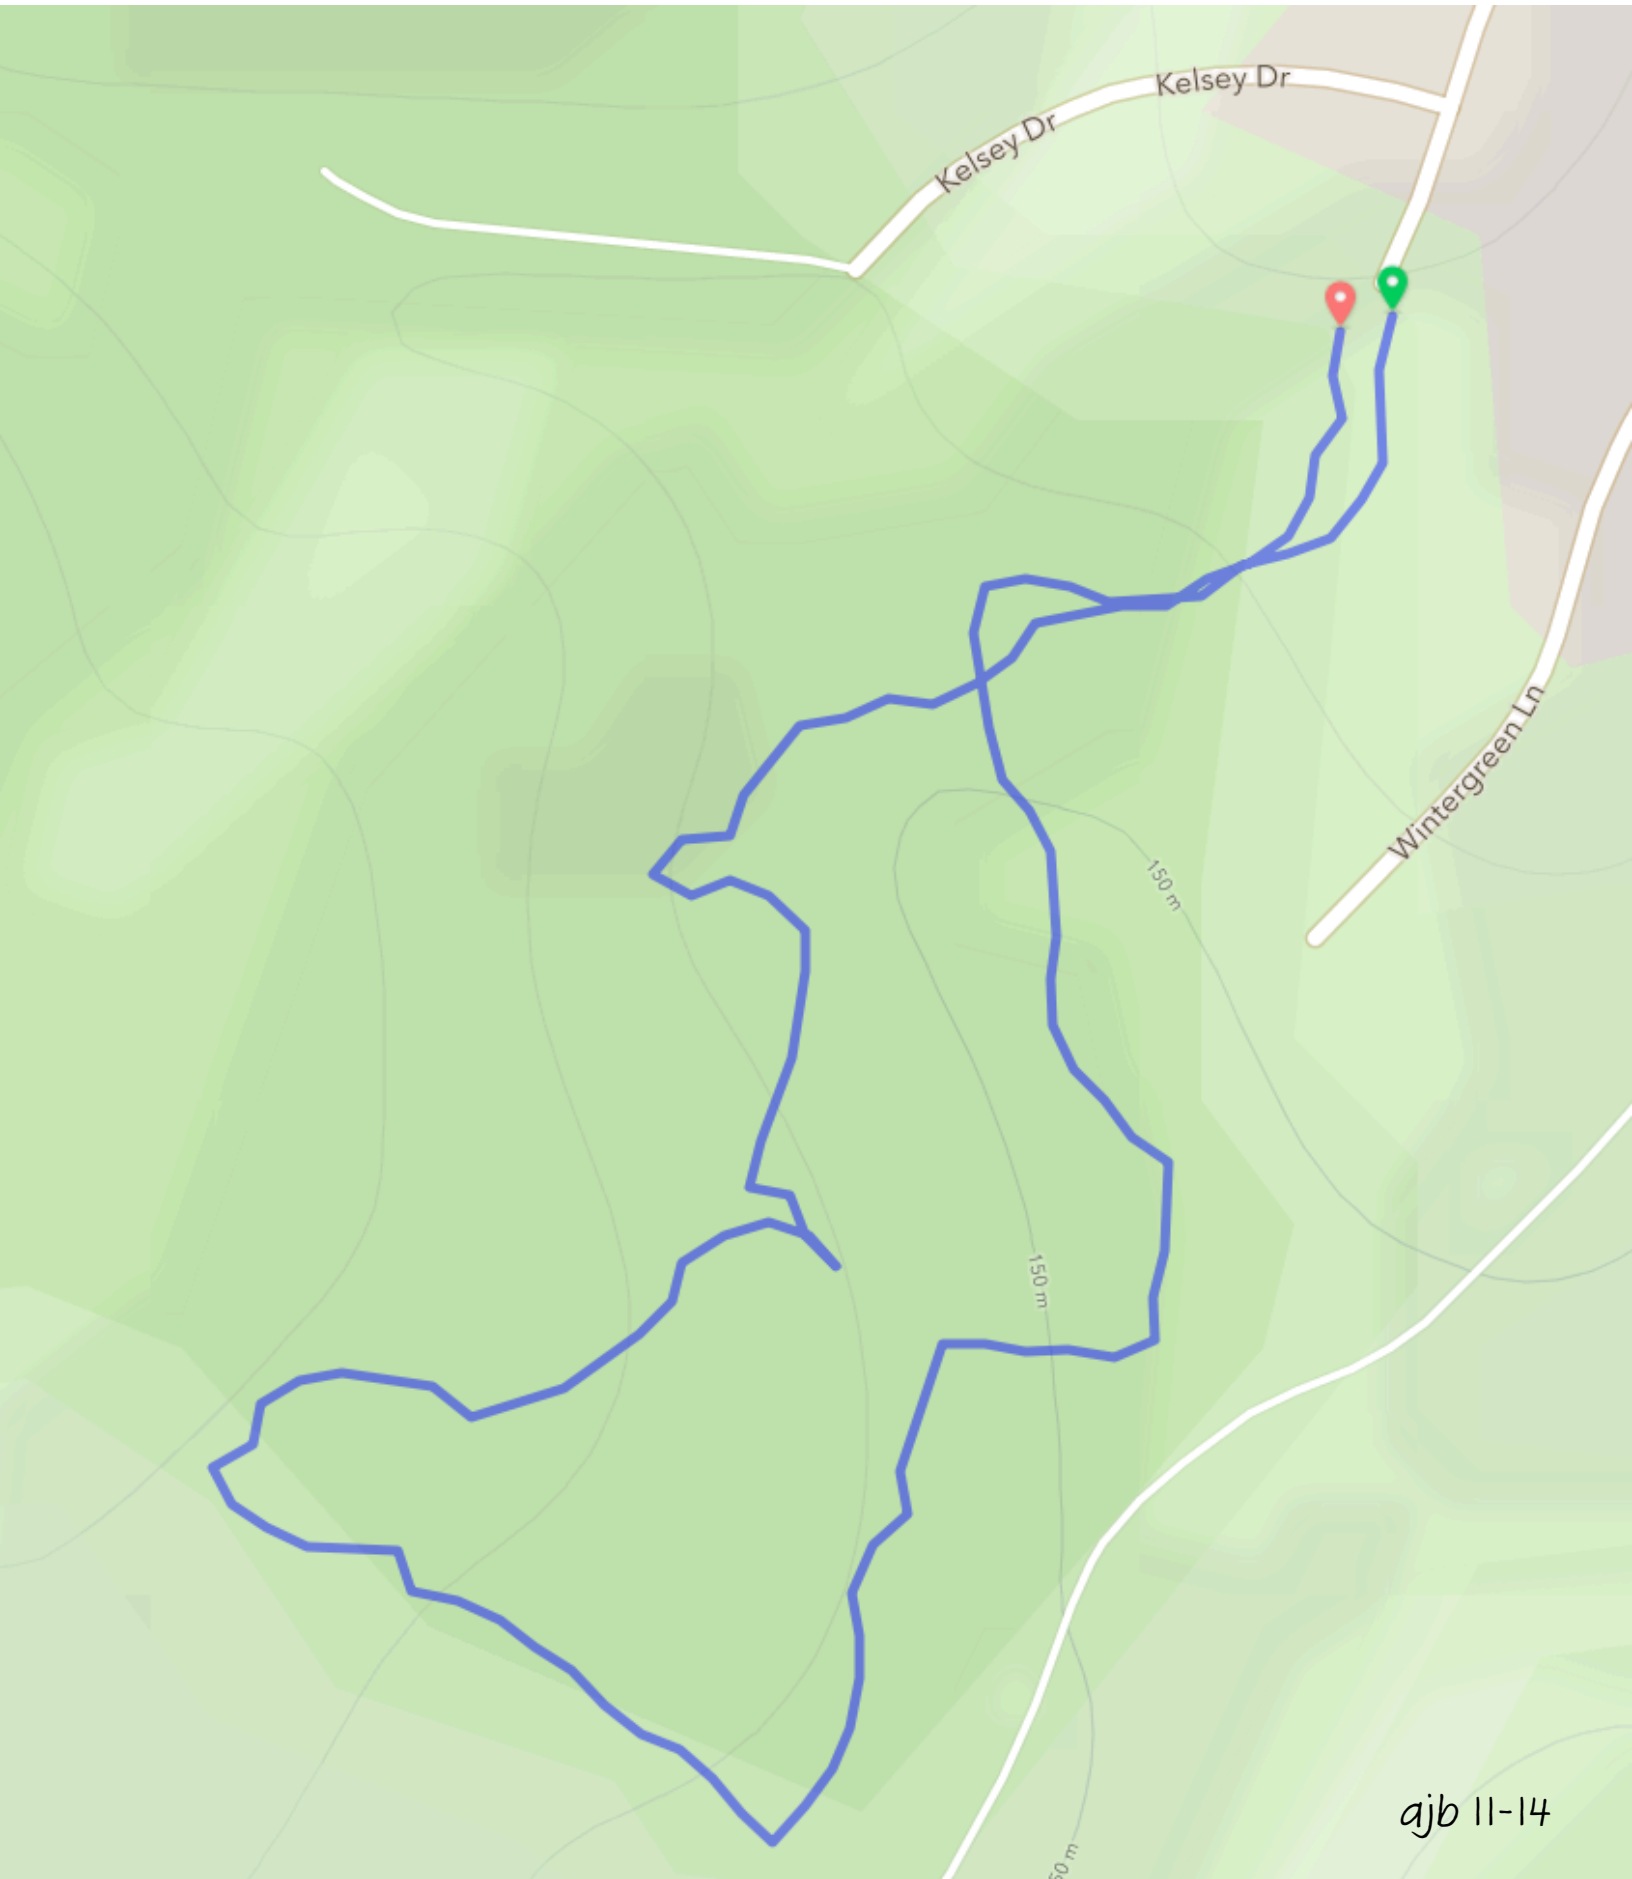

Yellow Trail - 0.79 Mi. from trail head; Total Climb 567'

ajb 11-14