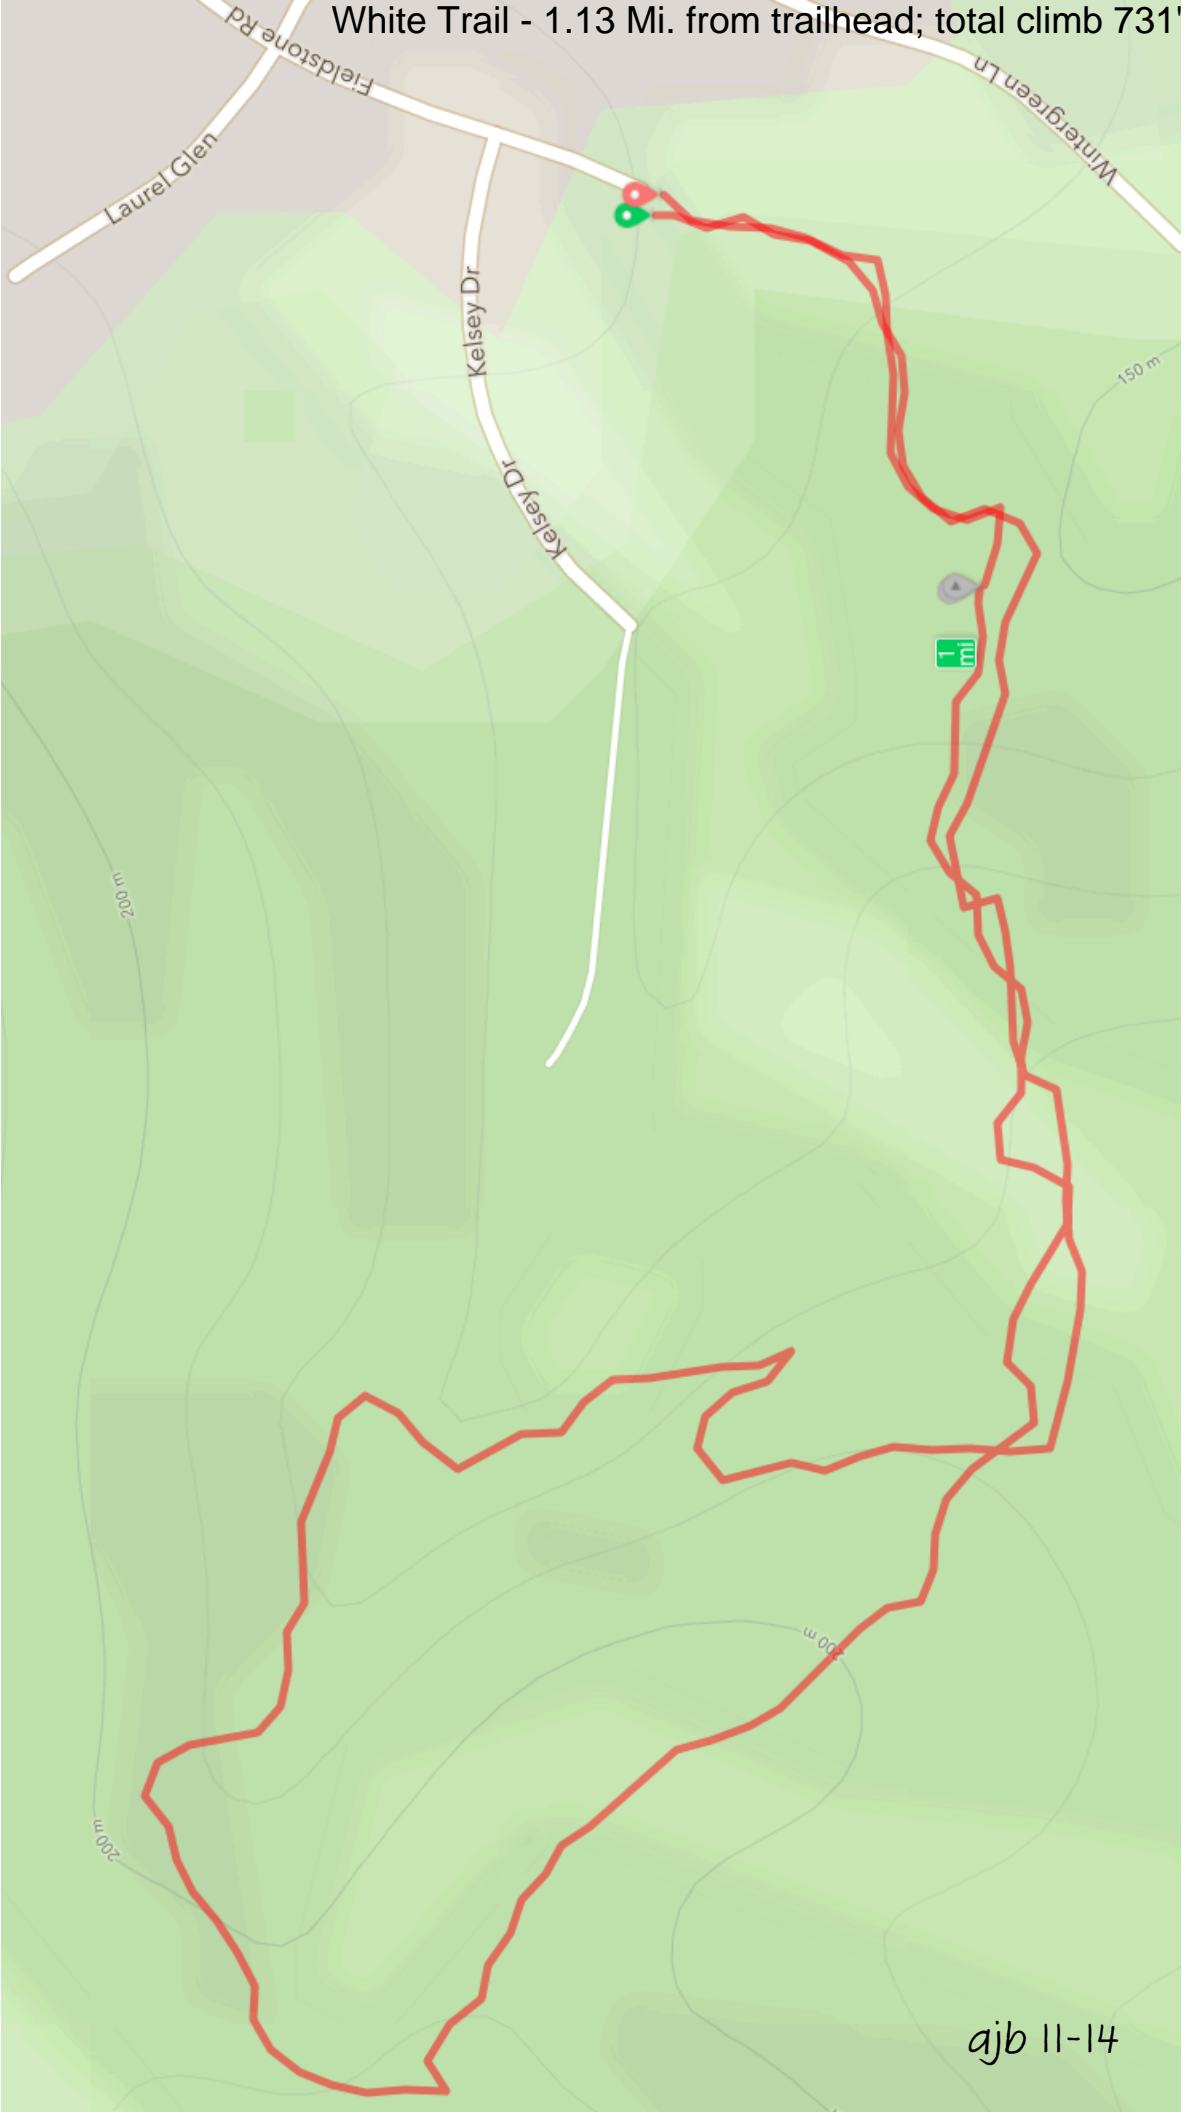

White Trail - 1.13 Mi. from trailhead; total climb 731'

ajb 11-14